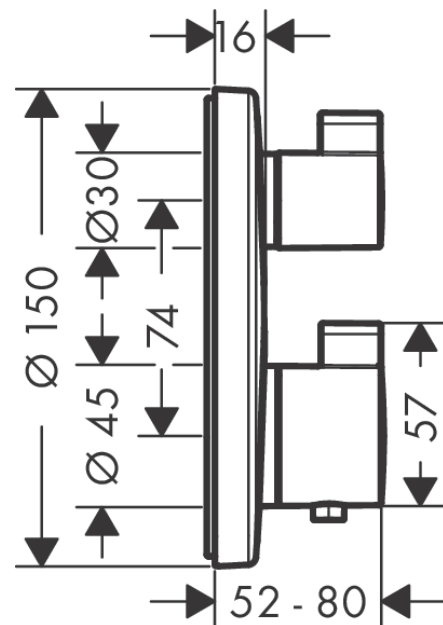

Ecostat S

Thermostat for concealed installation for 2 functions

Surfaces: **Matt Black** Article Number: **15758670**

Description

product features

- 2 functions
- volume control and diverter for 2 outlets
- maximum flow rate at 3 bar: 29 l/min
- flow rate upper outlet: 28 l/min
- flow rate lower outlet: 25 l/min
- thermostat cartridge, shut-off/ diverter valve
- safety lock at 40° C
- temperature limitation adjustable
- connection type: basic set
- min. operating pressure: 1 bar
- max. operating pressure: 10 bar

Design awards

Product image

Scale drawing

Flowchart

Ecostat S
Thermostat for concealed installation for 2 functions
 Surfaces: **Matt Black** Article Number: **15758670**

Exploded Drawing

Year of production: >06/20