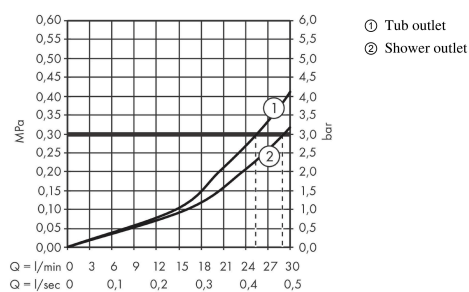

Ecostat S

Thermostat for concealed installation for 2 functions

Surfaces: **Matt Black** Article Number: **15758670**

Description

product features

- 2 functions
- volume control and diverter for 2 outlets
- maximum flow rate at 3 bar: 29 l/min
- flow rate upper outlet: 28 l/min
- flow rate lower outlet: 25 l/min
- thermostat cartridge, shut-off/ diverter valve
- safety lock at 40° C
- temperature limitation adjustable
- connection type: basic set
- min. operating pressure: 1 bar
- max. operating pressure: 10 bar

Design awards

Product image

Scale drawing

Flowchart

Ecostat S
Thermostat for concealed installation for 2 functions
 Surfaces: **Matt Black** Article Number: **15758670**

Exploded Drawing

Year of production: >06/20