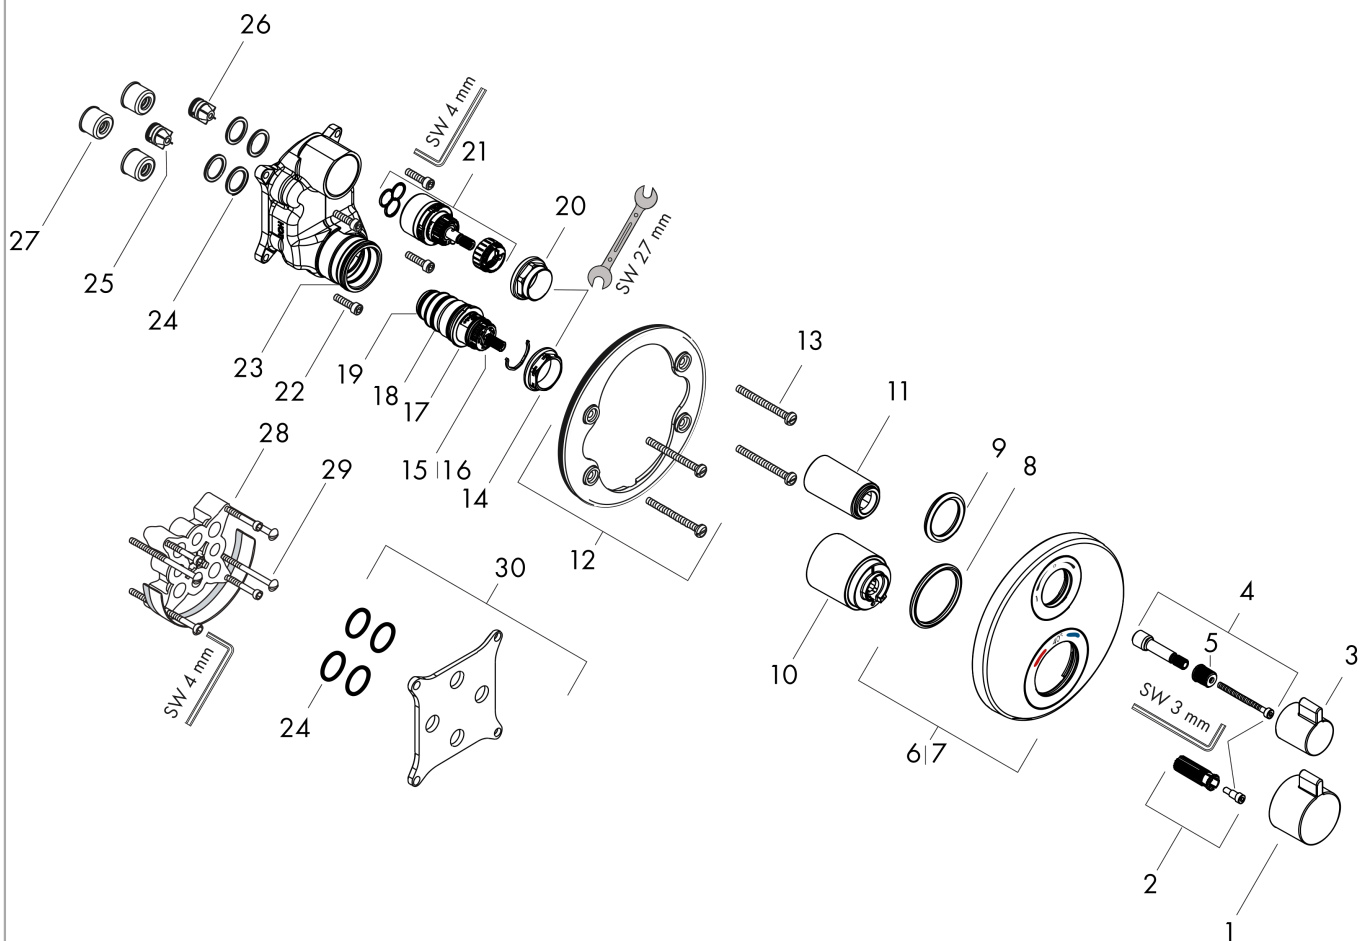

Ecostat S

Thermostat for concealed installation for 2 functions

Surfaces: **Matt Black** Article Number: **15758670**

Description

product features

- 2 functions
- volume control and diverter for 2 outlets
- maximum flow rate at 3 bar: 29 l/min
- flow rate upper outlet: 28 l/min
- flow rate lower outlet: 25 l/min
- thermostat cartridge, shut-off/ diverter valve
- safety lock at 40° C
- temperature limitation adjustable
- connection type: basic set
- min. operating pressure: 1 bar
- max. operating pressure: 10 bar

Ecostat S**Thermostat for concealed installation for 2 functions**Surfaces: **Matt Black** Article Number: **15758670****Spare part list**

Year of production: >06/20

Pos.	Description	Article Number	Price	PU
1	handle for thermostat	92215670	-	1
2	handle fixing set	95843000	-	1
3	handle	92281670	-	1
4	adapter for handle	95252000	-	1
5	handle fixing set	98932000	-	1
6	escutcheon Ø 150 mm	92283XXX	-	-
7	escutcheon for exchanged connections	92563XXX	-	-
8	O-ring 44x4	98471000	-	1
9	O-ring 30x5	98153000	-	1
10	sleeve	92216670	-	1
11	sleeve	95253670	-	1
12	holder for escutcheon	98793000	-	1
13	set of fixing screws	96454000	-	1
14	nut	98913000	-	1
15	thermostat cartridge	98282000	-	1
16	cartridge for exchanged connections	92373000	-	1
17	O-ring 20x1,5	98197000	-	1
18	O-ring 25x1,5	98146000	-	1
19	O-ring 25x2,5	92146000	-	1
20	nut	95255000	-	1
21	shut off unit with selector	98283000	-	1
22	set of screws	96525000	-	1
23	O-ring 36x2	98156000	-	1
24	O-ring 16x2	98133000	-	1
25	non return valve (pressure-resistant up to 2 MPa)	92594000	-	1
26	set of non return valves DW 15	97350000	-	1
27	noise reduction	94073000	-	1
28	extension 25 mm	13595000	-	1
29	set of fixing screws	97747000	-	1
30	compensation set 1°	95521000	-	1
a	concealed item	01800180	-	1
b	brake disc	92498000	-	1
c	Grease	90920000	-	1